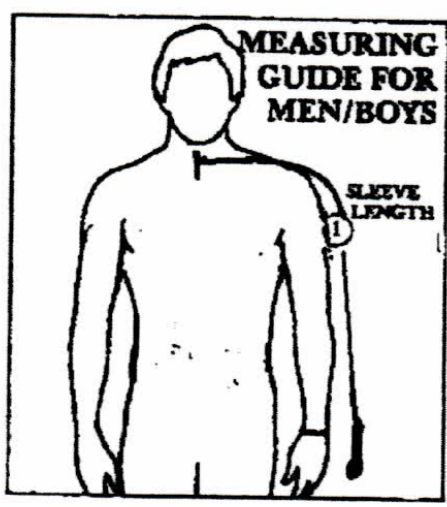

*Please provide neck and sleeve measurements.

can be used for boys or girls, * I need neck & sleeve size

ladies
Shirts

CHART F

ORDER SIZE	2	4	6	8	10	12	14	16	18	20	22	24	26	28
Bust	32	33	34	36	37	39	40	42	43	45	46	48	49	50

No "Special Cuts" available.

* use this chart for girls who have started to develop.

MEASURING INSTRUCTIONS
~~COATS, VESTS & PANTS~~

Shirts sleeves

- ① Sleeve Length: With arm at side, place tape at center of back of neck. Measure over TOP of shoulder down to thumb joint.